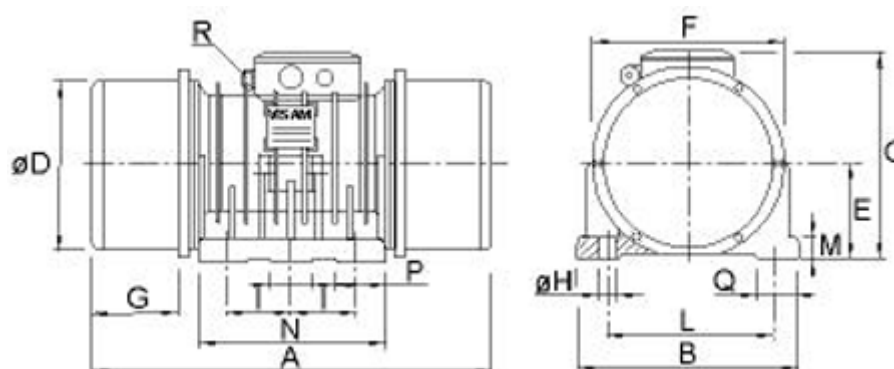

# Data Sheet

Article number: 310101860008100

Description: Vibrator motor SPV 42.5 D 1510kgcm  
750 o/m 4750kg 8kW 3x230-400V 50hz

## Measures

|          |                         |
|----------|-------------------------|
| A = 1007 | L = 380                 |
| B = 456  | M = 50                  |
| C = 456  | N = 400                 |
| d = 410  | Number H = 6            |
| E = 225  | P = 130                 |
| G = 253  | Q = 100                 |
| H = 32   | R = M25x1,5 + M16x1,5TH |
| I = 130  |                         |